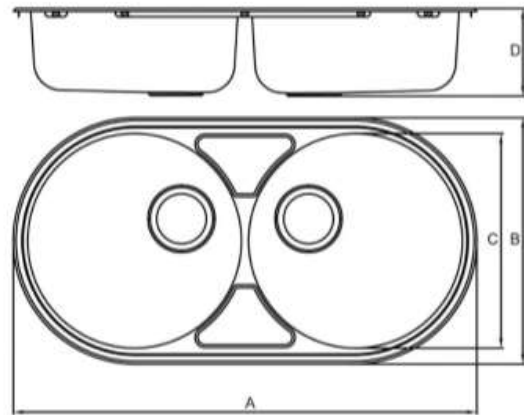

Lava-louças				
Refª	A	B	C	D
E6045	835	440	365	150

Tampo			
Refª	E	F	G
E6045	811	208	416