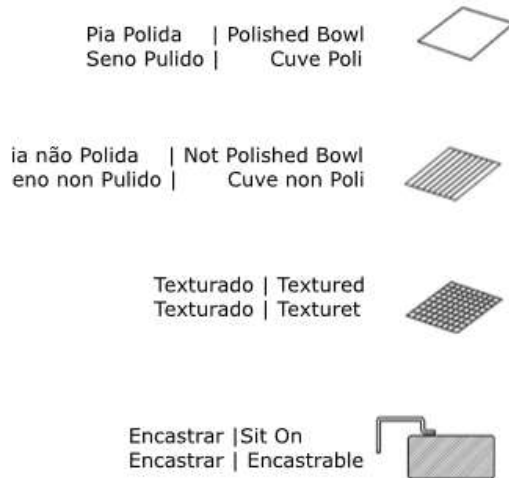

Lava-louças				
Refª	A	B	C	D
E6045	835	440	365	150

Tampo			
Refª	E	F	G
E6045	811	208	416