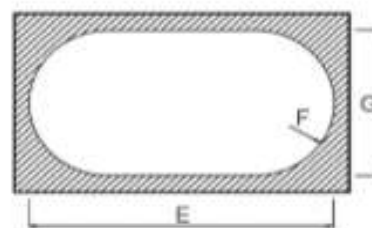

Precautions to be taken into account for its conservation:

- Cleaning products indicated for the Stainless Steel are: the soap, detergents soft and / or neutral. Apply with a soft cloth or a sponge of fine nylon, rinse with abundant water and dry with soft cloth.

Never use abrasive acids because they deteriorate the surface of the sink,

- Do not use wipes metal, straw-of-steel to clear the surface of the sinks;
- Glues, paints and cement, in contact with the sinks, will cause the corrosion of steel.

ATTENTION: beware of sharp metal edges before and during the installation!

• EN13310:2015